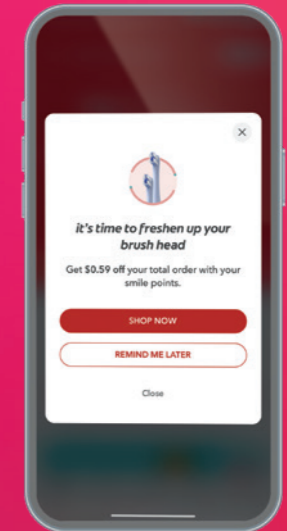

## SMART COACHING FOR A SUPERIOR CLEAN\*

Available from

\*at gum margin after brushing for 6 weeks with vs without Colgate Connect app

Available from

Visit [henryschein.com.au](https://henryschein.com.au) for more details

†when used twice daily  
\*vs. an ordinary manual toothbrush  
†at the gum margin after 4 weeks vs a manual flat-trim toothbrush

MOST PEOPLE MISS OVER **40%** OF THEIR TEETH WHEN THEY BRUSH\*

GET CONNECTED AND BRUSH BETTER

**GUIDED BRUSHING**  
16 zone detection with speed and angle feedback (Series 2 only)

**SMILE REWARDS**  
Get into a healthy brushing routine and earn points#

**GET REMINDED**  
Engaging daily in-app content and reminder notifications