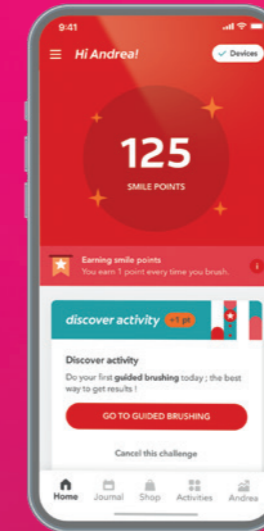

## SMART COACHING FOR A SUPERIOR CLEAN\*

Available from

\*at gum margin after brushing for 6 weeks with vs without Colgate Connect app

Available from

Visit [henryschein.com.au](https://henryschein.com.au) for more details

†when used twice daily  
\*vs. an ordinary manual toothbrush  
†at the gum margin after 4 weeks vs a manual flat-trim toothbrush

MOST PEOPLE MISS OVER **40%** OF THEIR TEETH WHEN THEY BRUSH\*

GET CONNECTED AND BRUSH BETTER

**GUIDED BRUSHING**  
16 zone detection with speed and angle feedback (Series 2 only)

**SMILE REWARDS**  
Get into a healthy brushing routine and earn points#

**GET REMINDED**  
Engaging daily in-app content and reminder notifications